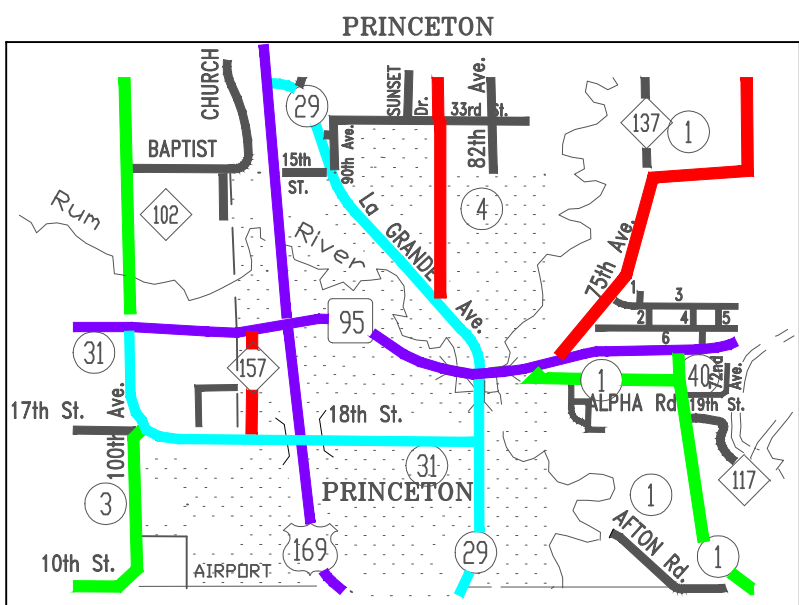

2019 ROAD RESTRICTIONS FOR MILLE LACS COUNTY

PG 2 OF 2

LEGEND

- 5 TON—
- 7 TON—
- 9 TON—
- 10 TON—
- STATE ROUTE—

MILACA

SHERBURNE COUNTY