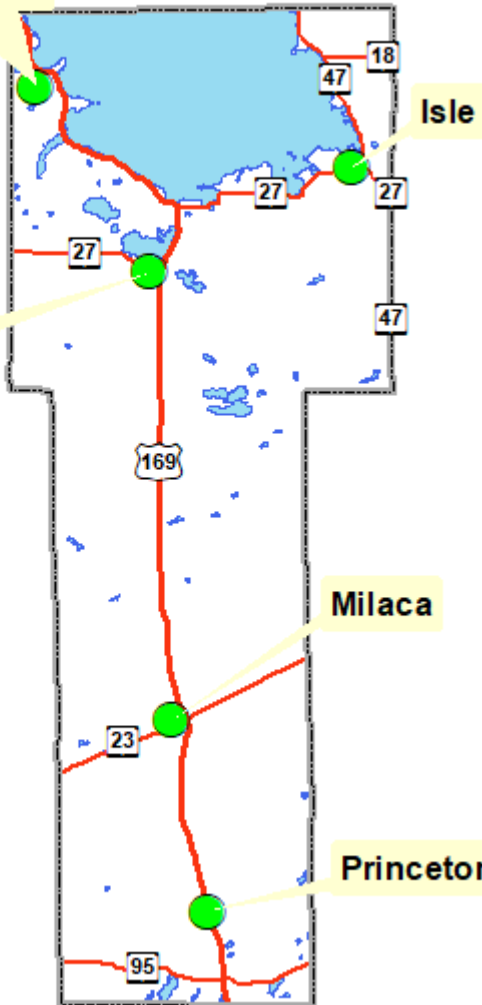

## Recycling Drop off Hours and Locations

**Kathio Town Hall**

**Isle: 465 Isle Street West**

2nd and 4th Saturday 9:00 A.M. to 1:00 P.M.

**Kathio Town Hall: 44364 Timber Trail Road, Onamia**

1st and 3rd Saturday 9:00 A.M. to 1:00 P.M.

**Milaca: 205 2nd Ave NE**

Monday and Wednesday 1:00 P.M. to 5:00 P.M.

Friday and Saturday 9:00 A.M. to 1:00 P.M.

\*Sort recyclables at this location

**Onamia: 35617 125th Avenue**

Every Monday 9:00 A.M. to 1:00 P.M.